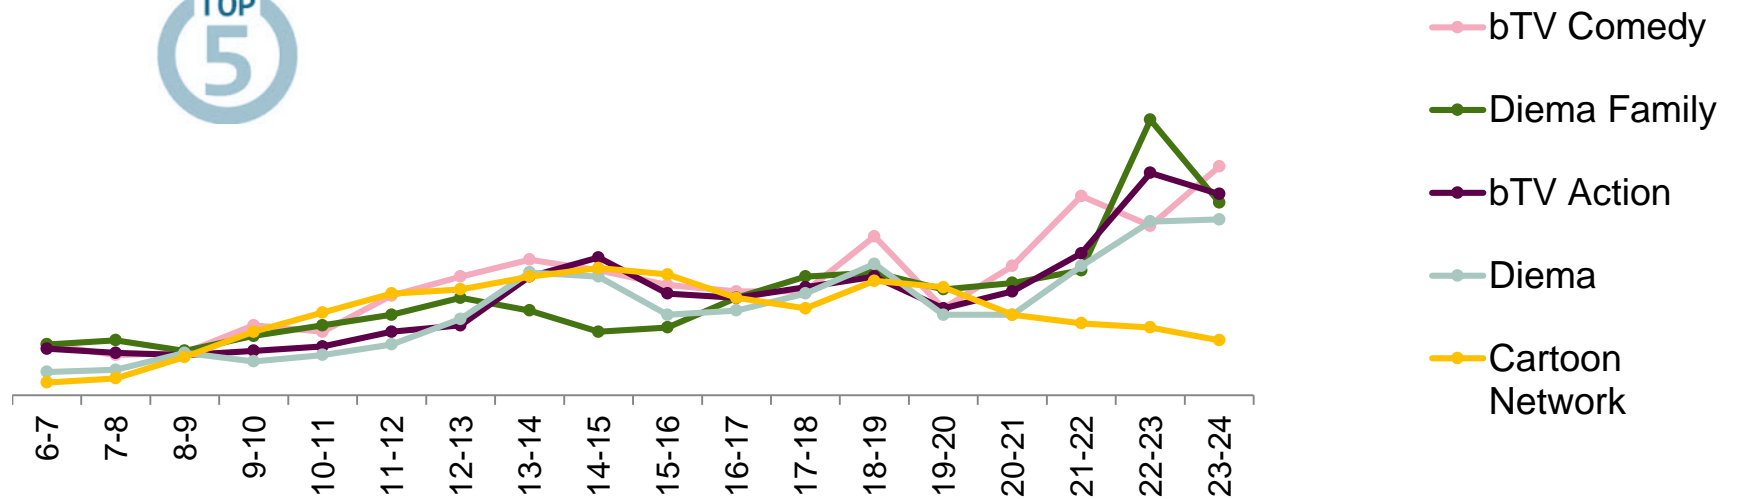

*GARB started measure TSA as of 1st May

NBG SUSTAINED PT LEADERSHIP DESPITE LOOSING SHARE

1pp decrease for NBG, while BMG remained stable. BNT increased shares in all time slots by 1pp. TSH decreased its OPT share by 1pp.

Nova decreased audience share by 1pp, whereas bTV and BNT 1 remained stable.

bTV Cinema remained the top niche channel. Cartoon Network entered top 10 ranking, outperforming 7/8 TV.

**NOVA DECLINED
PT PEAK
AUDIENCE WITH
MORE THAN 1pp**

**There still is a
gap during
daytime hours in
favor for Nova**

TOP
5

GARB

NEXT
TOP
5

NOVA LATE PT PROGRAMS INCREASED AUDIENCE DURING THE LOCKDOWN

Audience viewership of bTV remained rather stable during the State of emergency, decreasing the past weeks.

Nova dominates the late PT slot with all of its programs.

GARB

TOP 20 WEEKLY RANKING DOMINATED BY NOVA PT PROGRAMS

bTV entered only 2 programs within top 10

	Channel	Title	Type	Time start	Rating %	Shr %
1	Nova	Your Face Sounds Familiar	Entertainment	20:00	17.0	45.0
2	Nova	Kitchen Nightmares	Reality	21:00	13.2	39.3
3	Nova	All Inclusive	Series	20:00	13.1	39.6
4	Nova	News - Emergency Feed	News	20:30	12.2	35.1
5	Nova	Hell's Kitchen Bulgaria	Reality	21:00	11.9	34.9
6	Nova	Power Couple	Reality	20:00	11.3	36.3
7	Nova	Stolen life	Series	20:00	11.0	31.2
8	Nova	News block	News	19:00	10.5	35.3
9	bTV	Evermore	Series	20:00	10.3	28.5
10	bTV	The Voice of Bulgaria	Reality	20:00	9.8	31.0
11	Nova	Strawberry Moon	Series	22:00	9.2	27.9
12	Nova	Familles at Crossroads	Documentary	22:00	9.0	27.9
13	bTV	Cradle 2 the grave	Movies	21:00	8.8	27.1
14	bTV	Help From Home 2 - Charity Concert	Music	20:00	8.2	22.0
15	bTV	News block	News	19:00	8.2	30.6
16	bTV	MasterChef	Reality	21:00	8.2	23.4
17	bTV	Wife Swap	Reality	21:30	7.9	23.0
18	Nova	Den of Thieves	Movies	21:30	7.9	29.8
19	Nova	News block	News	23:00	7.8	29.8
20	Nova	Family Feud	TV games	18:00	6.9	29.5