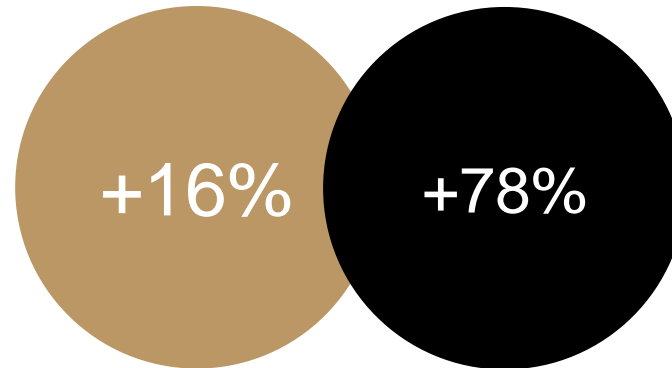

TV WEEKLY REPORT

FOCUSED ON WEEKDAY LATE PT PROGRAMS

Source: GARB
Data: People meter, national base
Period: 04–10.05.
TG: A 18-49
Currency: BGN gross

GROWING DIGITAL CONSUMPTION COMPARED TO THE SAME PERIOD IN 2019

13 Mar -10 May 2020 vs the same period 2019

Huge increase in Real users

Uplift in page views especially via News

Higher Reach

TV CONSUMPTION REMAINS HIGH DURING THE LOCKDOWN

Almost 1 hour more spent with TV per day;

~6pp higher TV coverage;

Significant increase in PUT during the day time hours

Higher PUT

Growing time spent with TV

Higher Reach

PUT evolution

13 Mar -10 May 2020 vs the same period 2019

TV AUDIENCE CONTINUED TO DECREASE ALONG WITH THE UPCOMING END OF THE STATE OF EMERGENCY SHOWING SIGNS TO NORMALIZE WITHIN TYPICAL TV SEASONALITY