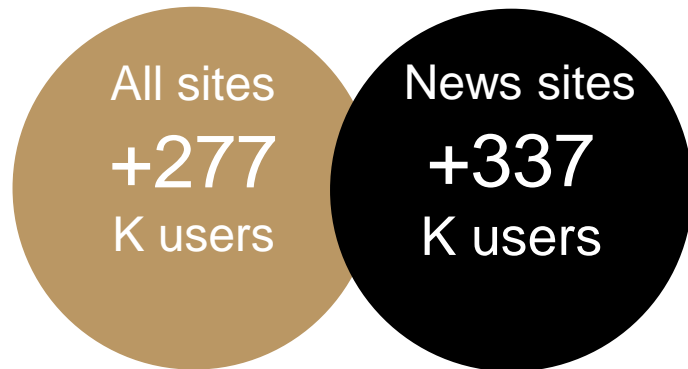

GROWING DIGITAL CONSUMPTION COMPARED TO THE SAME PERIOD IN 2019

13 Mar -10 May 2020 vs the same period 2019

Huge increase in Real users