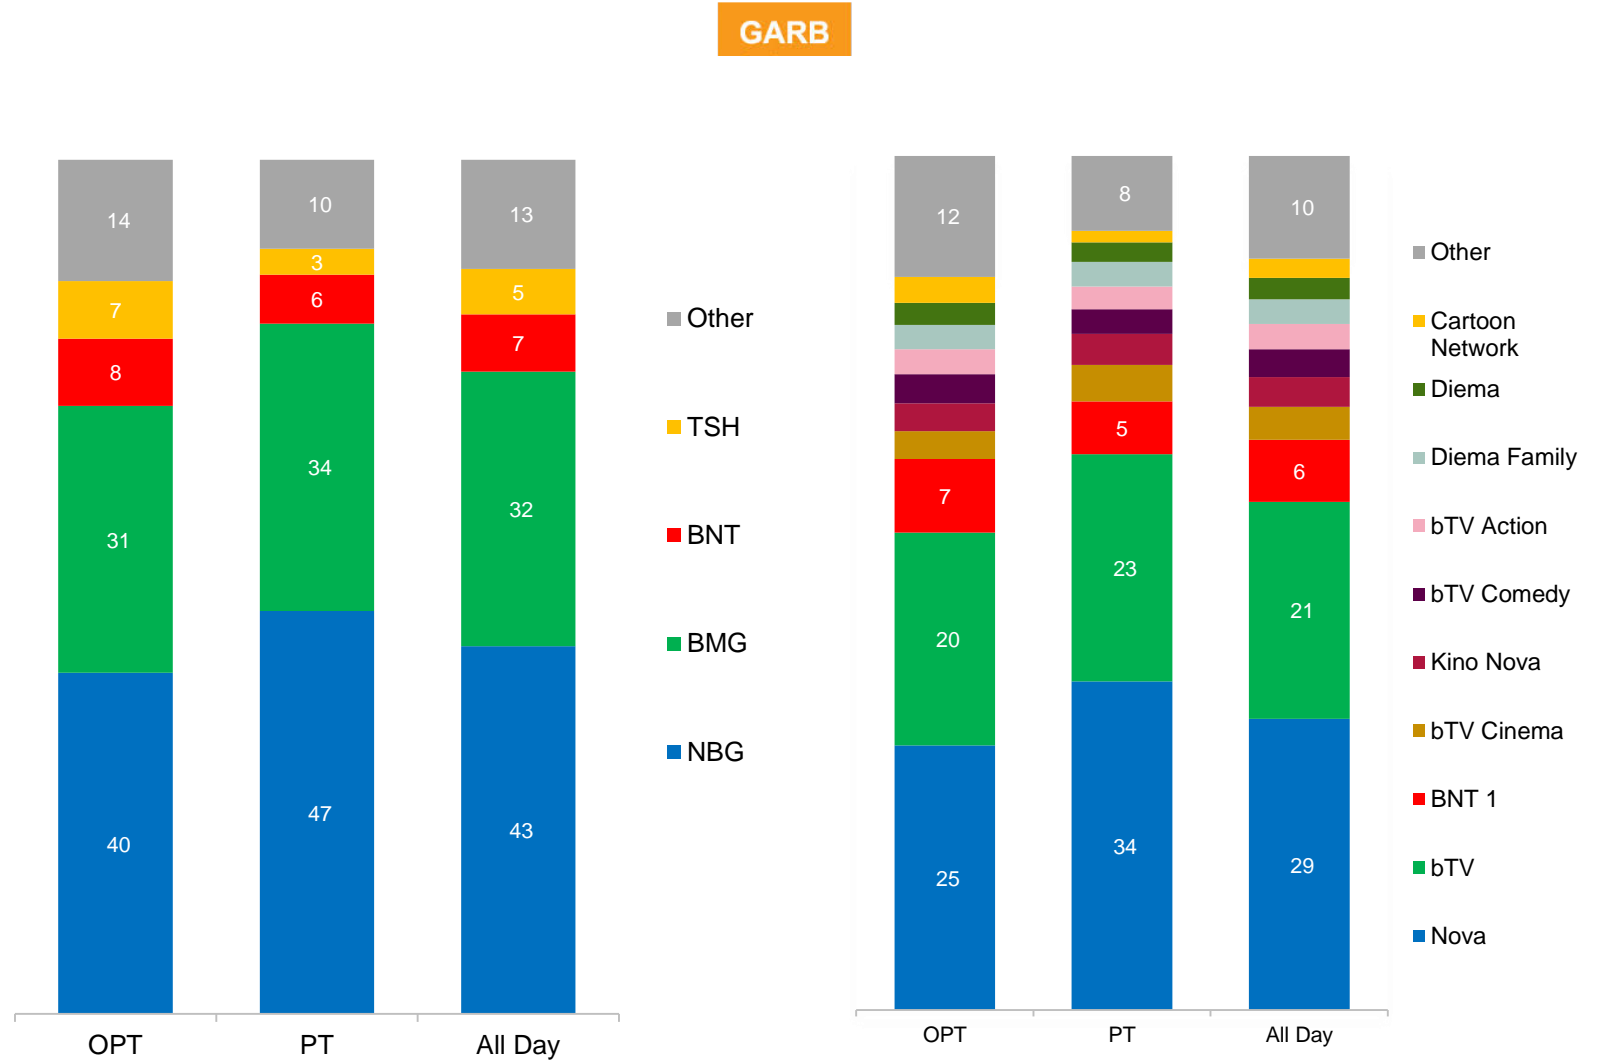

~6pp higher TV coverage;

Significant increase in PUT during the day time hours

Higher PUT

Growing time spent with TV

Higher Reach

PUT evolution

13 Mar -10 May 2020 vs the same period 2019

TV AUDIENCE CONTINUED TO DECREASE ALONG WITH THE UPCOMING END OF THE STATE OF EMERGENCY SHOWING SIGNS TO NORMALIZE WITHIN TYPICAL TV SEASONALITY

*GARB started measure TSA as of 1st May

NBG SUSTAINED PT LEADERSHIP DESPITE LOOSING SHARE

1pp decrease for NBG, while BMG remained stable. BNT increased shares in all time slots by 1pp. TSH decreased its OPT share by 1pp.

Nova decreased audience share by 1pp, whereas bTV and BNT 1 remained stable.

bTV Cinema remained the top niche channel. Cartoon Network entered top 10 ranking, outperforming 7/8 TV.

**NOVA DECLINED
PT PEAK
AUDIENCE WITH
MORE THAN 1pp**

Nova dominates the late PT slot with all of its programs.

GARB

TOP 20 WEEKLY RANKING DOMINATED BY NOVA PT PROGRAMS

bTV entered only 2 programs within top 10

	Channel	Title	Type	Time start	Rating %	Shr %
1	Nova	Your Face Sounds Familiar	Entertainment	20:00	17.0	45.0
2	Nova	Kitchen Nightmares	Reality	21:00	13.2	39.3
3	Nova	All Inclusive	Series	20:00	13.1	39.6
4	Nova	News - Emergency Feed	News	20:30	12.2	35.1
5	Nova	Hell's Kitchen Bulgaria	Reality	21:00	11.9	34.9
6	Nova	Power Couple	Reality	20:00	11.3	36.3
7	Nova	Stolen life	Series	20:00	11.0	31.2
8	Nova	News block	News	19:00	10.5	35.3
9	bTV	Evermore	Series	20:00	10.3	28.5
10	bTV	The Voice of Bulgaria	Reality	20:00	9.8	31.0
11	Nova	Strawberry Moon	Series	22:00	9.2	27.9
12	Nova	Familles at Crossroads	Documentary	22:00	9.0	27.9
13	bTV	Cradle 2 the grave	Movies	21:00	8.8	27.1
14	bTV	Help From Home 2 - Charity Concert	Music	20:00	8.2	22.0
15	bTV	News block	News	19:00	8.2	30.6
16	bTV	MasterChef	Reality	21:00	8.2	23.4
17	bTV	Wife Swap	Reality	21:30	7.9	23.0
18	Nova	Den of Thieves	Movies	21:30	7.9	29.8
19	Nova	News block	News	23:00	7.8	29.8
20	Nova	Family Feud	TV games	18:00	6.9	29.5