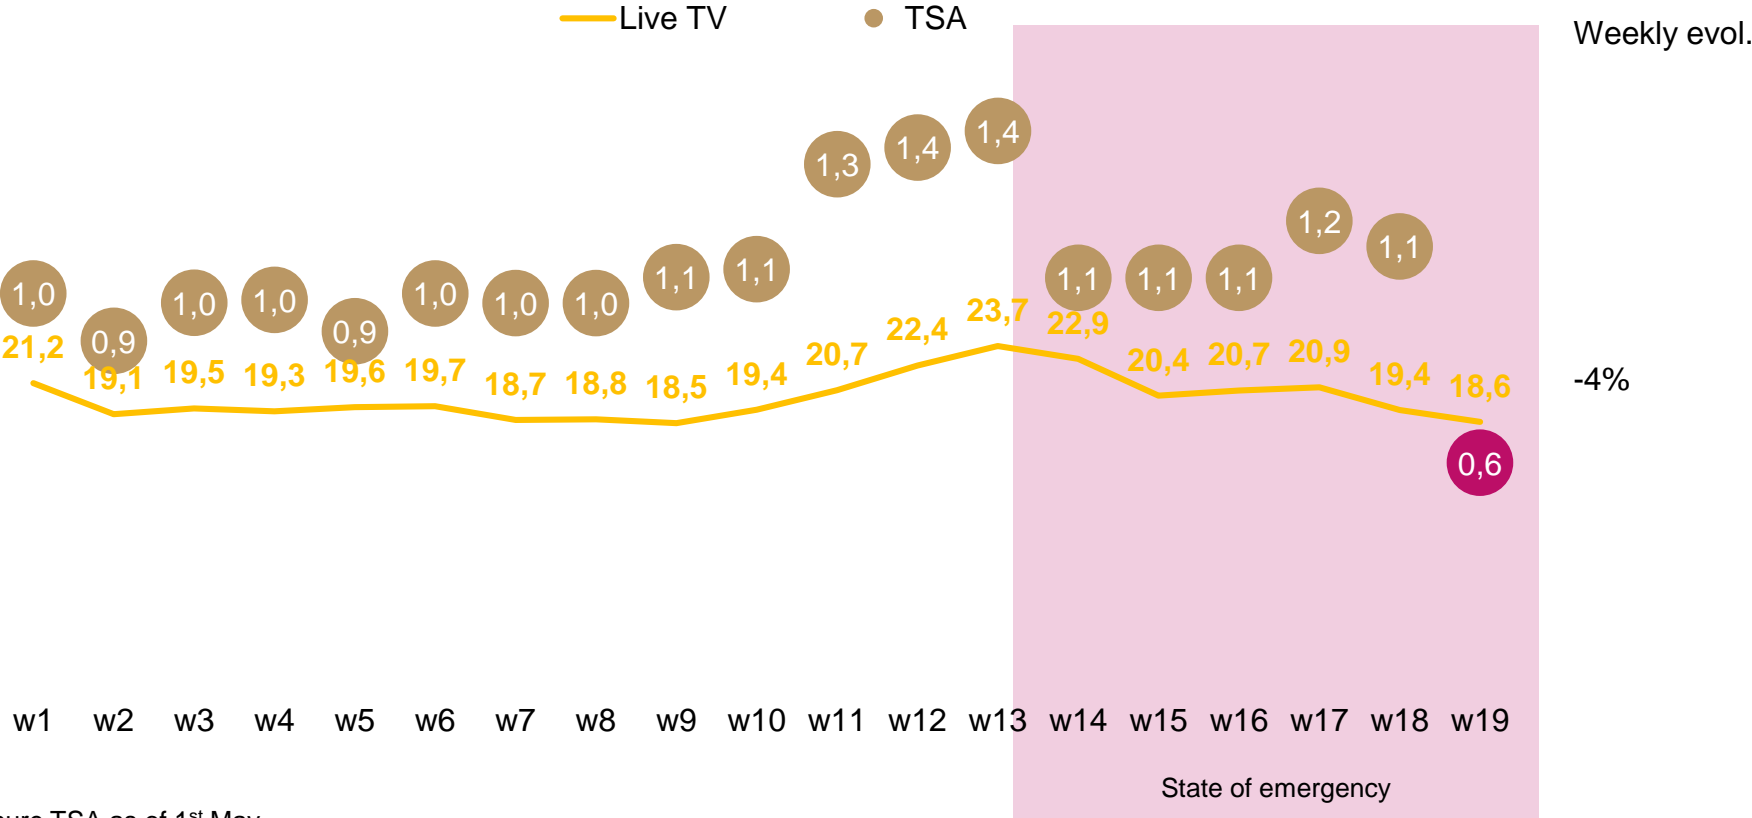

~6pp higher TV coverage;

Significant increase in PUT during the day time hours

Higher PUT

Growing time spent with TV

Higher Reach

PUT evolution

13 Mar -10 May 2020 vs the same period 2019

TV AUDIENCE CONTINUED TO DECREASE ALONG WITH THE UPCOMING END OF THE STATE OF EMERGENCY SHOWING SIGNS TO NORMALIZE WITHIN TYPICAL TV SEASONALITY

*GARB started measure TSA as of 1st May

NBG SUSTAINED PT LEADERSHIP DESPITE LOOSING SHARE

1pp decrease for NBG, while BMG remained stable. BNT increased shares in all time slots by 1pp. TSH decreased its OPT share by 1pp.