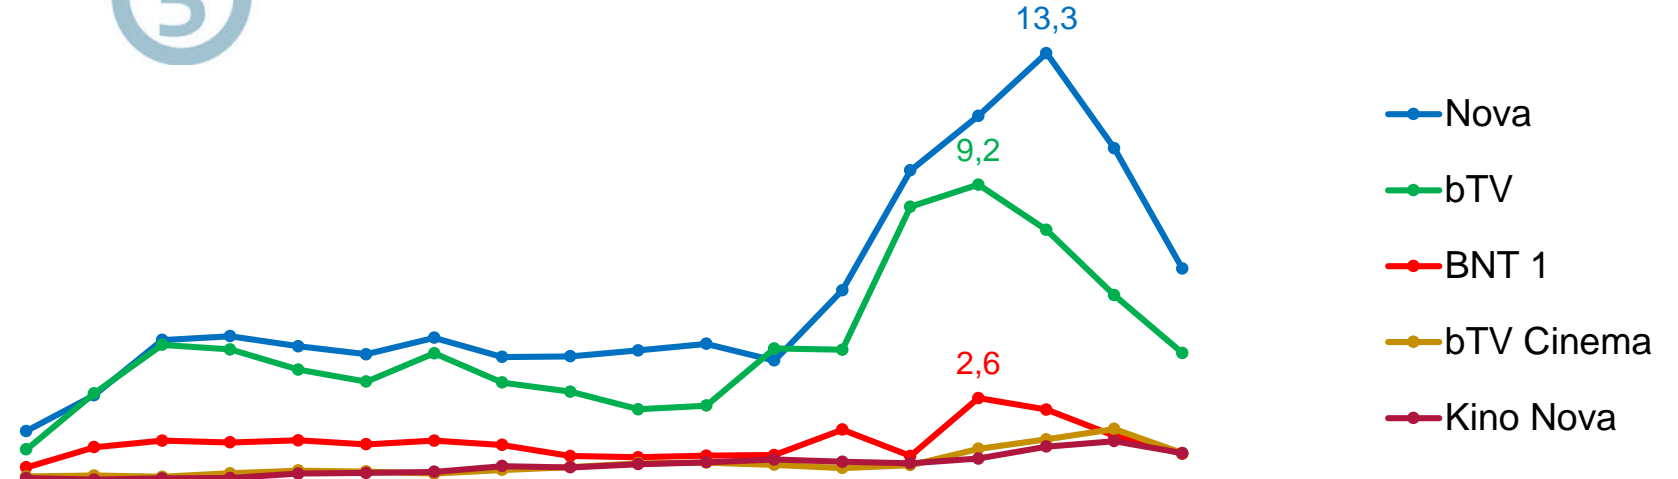

**NOVA DECLINED
PT PEAK
AUDIENCE WITH
MORE THAN 1pp**

**There still is a
gap during
daytime hours in
favor for Nova**

TOP
5

GARB