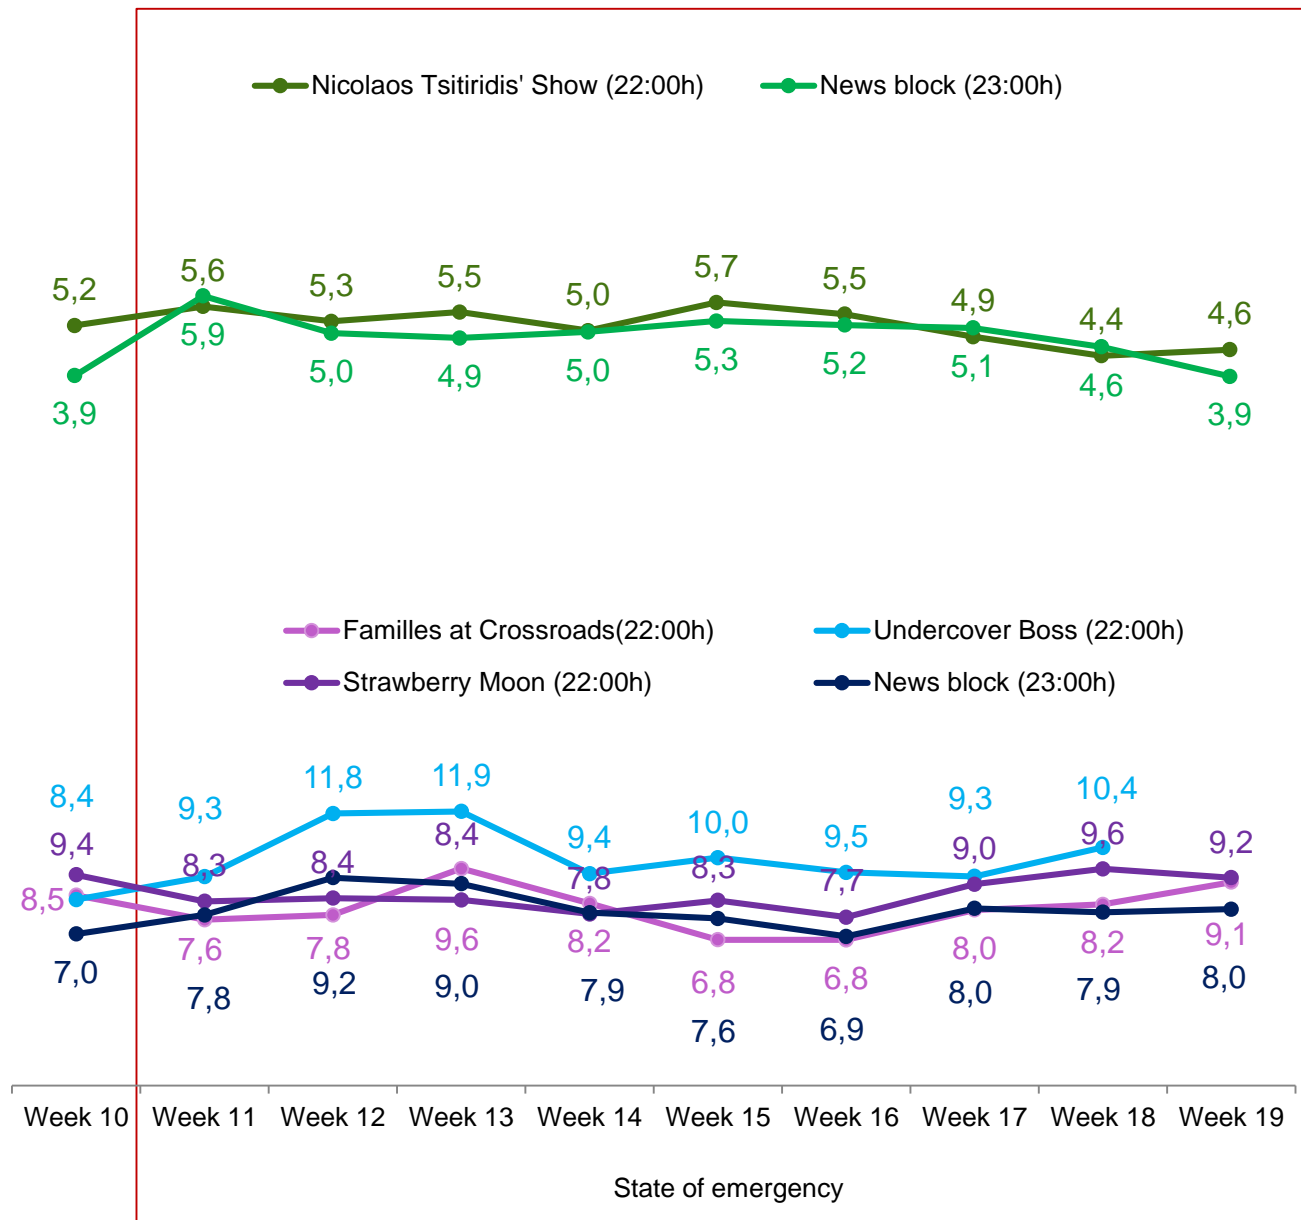

**There still is a
gap during
daytime hours in
favor for Nova**

TOP
5

GARB

NEXT
TOP
5

NOVA LATE PT PROGRAMS INCREASED AUDIENCE DURING THE LOCKDOWN

Audience viewership of bTV remained rather stable during the State of emergency, decreasing the past weeks.

Nova dominates the late PT slot with all of its programs.

GARB

TOP 20 WEEKLY RANKING DOMINATED BY NOVA PT PROGRAMS

bTV entered only 2 programs within top 10

	Channel	Title	Type	Time start	Rating %	Shr %
1	Nova	Your Face Sounds Familiar	Entertainment	20:00	17.0	45.0
2	Nova	Kitchen Nightmares	Reality	21:00	13.2	39.3
3	Nova	All Inclusive	Series	20:00	13.1	39.6
4	Nova	News - Emergency Feed	News	20:30	12.2	35.1
5	Nova	Hell's Kitchen Bulgaria	Reality	21:00	11.9	34.9
6	Nova	Power Couple	Reality	20:00	11.3	36.3
7	Nova	Stolen life	Series	20:00	11.0	31.2
8	Nova	News block	News	19:00	10.5	35.3
9	bTV	Evermore	Series	20:00	10.3	28.5
10	bTV	The Voice of Bulgaria	Reality	20:00	9.8	31.0
11	Nova	Strawberry Moon	Series	22:00	9.2	27.9
12	Nova	Familles at Crossroads	Documentary	22:00	9.0	27.9
13	bTV	Cradle 2 the grave	Movies	21:00	8.8	27.1
14	bTV	Help From Home 2 - Charity Concert	Music	20:00	8.2	22.0
15	bTV	News block	News	19:00	8.2	30.6
16	bTV	MasterChef	Reality	21:00	8.2	23.4
17	bTV	Wife Swap	Reality	21:30	7.9	23.0
18	Nova	Den of Thieves	Movies	21:30	7.9	29.8
19	Nova	News block	News	23:00	7.8	29.8
20	Nova	Family Feud	TV games	18:00	6.9	29.5