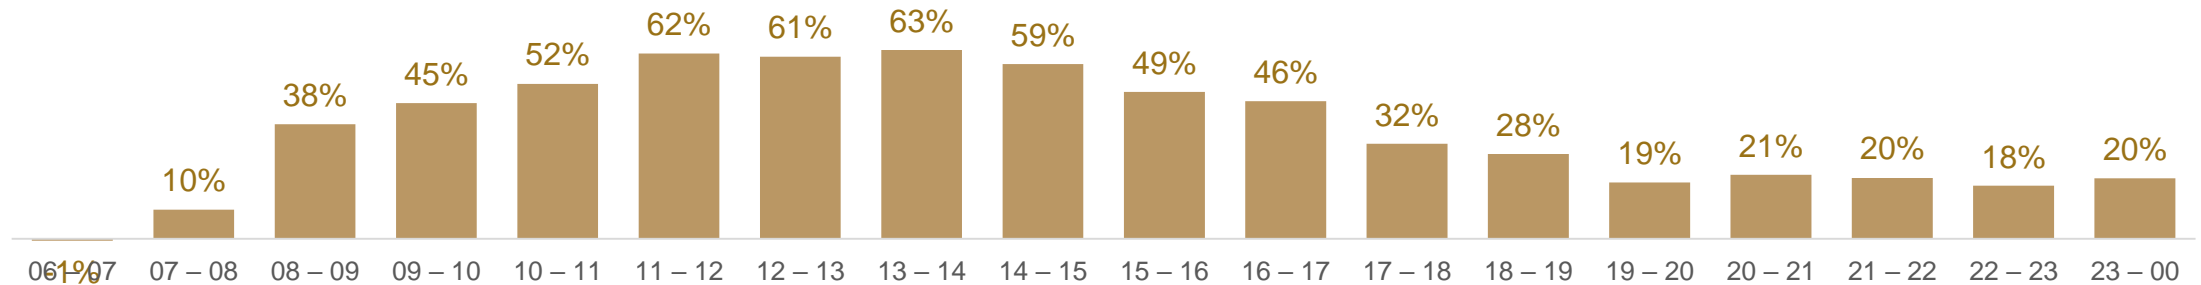

~6pp higher TV coverage;

Significant increase in PUT during the day time hours

Higher PUT

Growing time spent with TV

Higher Reach

PUT evolution

13 Mar -10 May 2020 vs the same period 2019

TV AUDIENCE CONTINUED TO DECREASE ALONG WITH THE UPCOMING END OF THE STATE OF EMERGENCY SHOWING SIGNS TO NORMALIZE WITHIN TYPICAL TV SEASONALITY

*GARB started measure TSA as of 1st May

NBG SUSTAINED PT LEADERSHIP DESPITE LOOSING SHARE

1pp decrease for NBG, while BMG remained stable. BNT increased shares in all time slots by 1pp. TSH decreased its OPT share by 1pp.